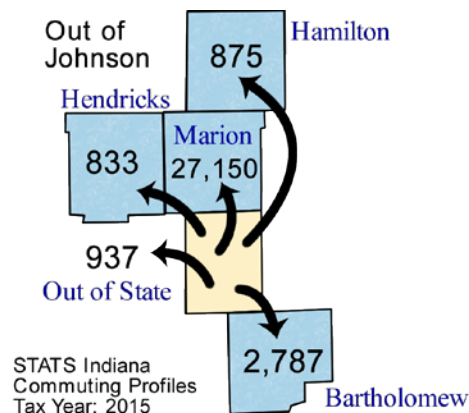

# Commuting Patterns

Workers	
Number of people who live in Johnson County and work (implied resident labor force)	100,689
Number of people who live AND work in Johnson County	64,780
Total number of people who work in Johnson County (implied work force)	78,179
Commuters	
Number of people who live in Johnson County but work outside the county	35,909
Number of people who live in another county (or state) but work in Johnson County	13,399

### Top five counties sending workers INTO Johnson County:

County Sending Workers	Workers
Marion County	7,175
Morgan County	1,403
Shelby County	942
Bartholomew County	792
Brown County	603
Total of above	10,915
14.0% of Johnson County workforce	

### Top 5 counties receiving workers FROM Johnson County:

County Receiving Workers	Workers
Marion County	27,150
Bartholomew County	2,787
Out of State	937
Hamilton County	875
Hendricks County	833
Total of above	32,582
32.4% of Johnson County labor force	