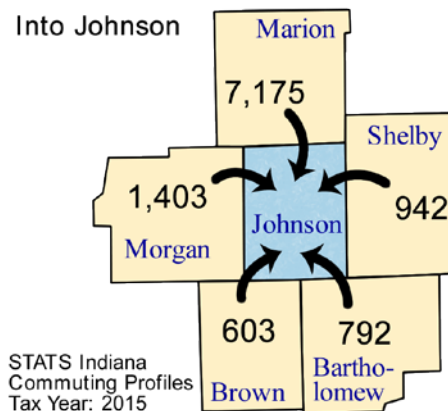

# Commuting Patterns

Workers	
Number of people who live in Johnson County and work (implied resident labor force)	100,689
Number of people who live AND work in Johnson County	64,780
Total number of people who work in Johnson County (implied work force)	78,179
Commuters	
Number of people who live in Johnson County but work outside the county	35,909
Number of people who live in another county (or state) but work in Johnson County	13,399

### Top five counties sending workers INTO Johnson County:

County Sending Workers	Workers
Marion County	7,175
Morgan County	1,403
Shelby County	942
Bartholomew County	792
Brown County	603
Total of above	10,915
14.0% of Johnson County workforce	

### Top 5 counties receiving workers FROM Johnson County:

County Receiving Workers	Workers
Marion County	27,150
Bartholomew County	2,787
Out of State	937
Hamilton County	875
Hendricks County	833
Total of above	32,582
32.4% of Johnson County labor force	