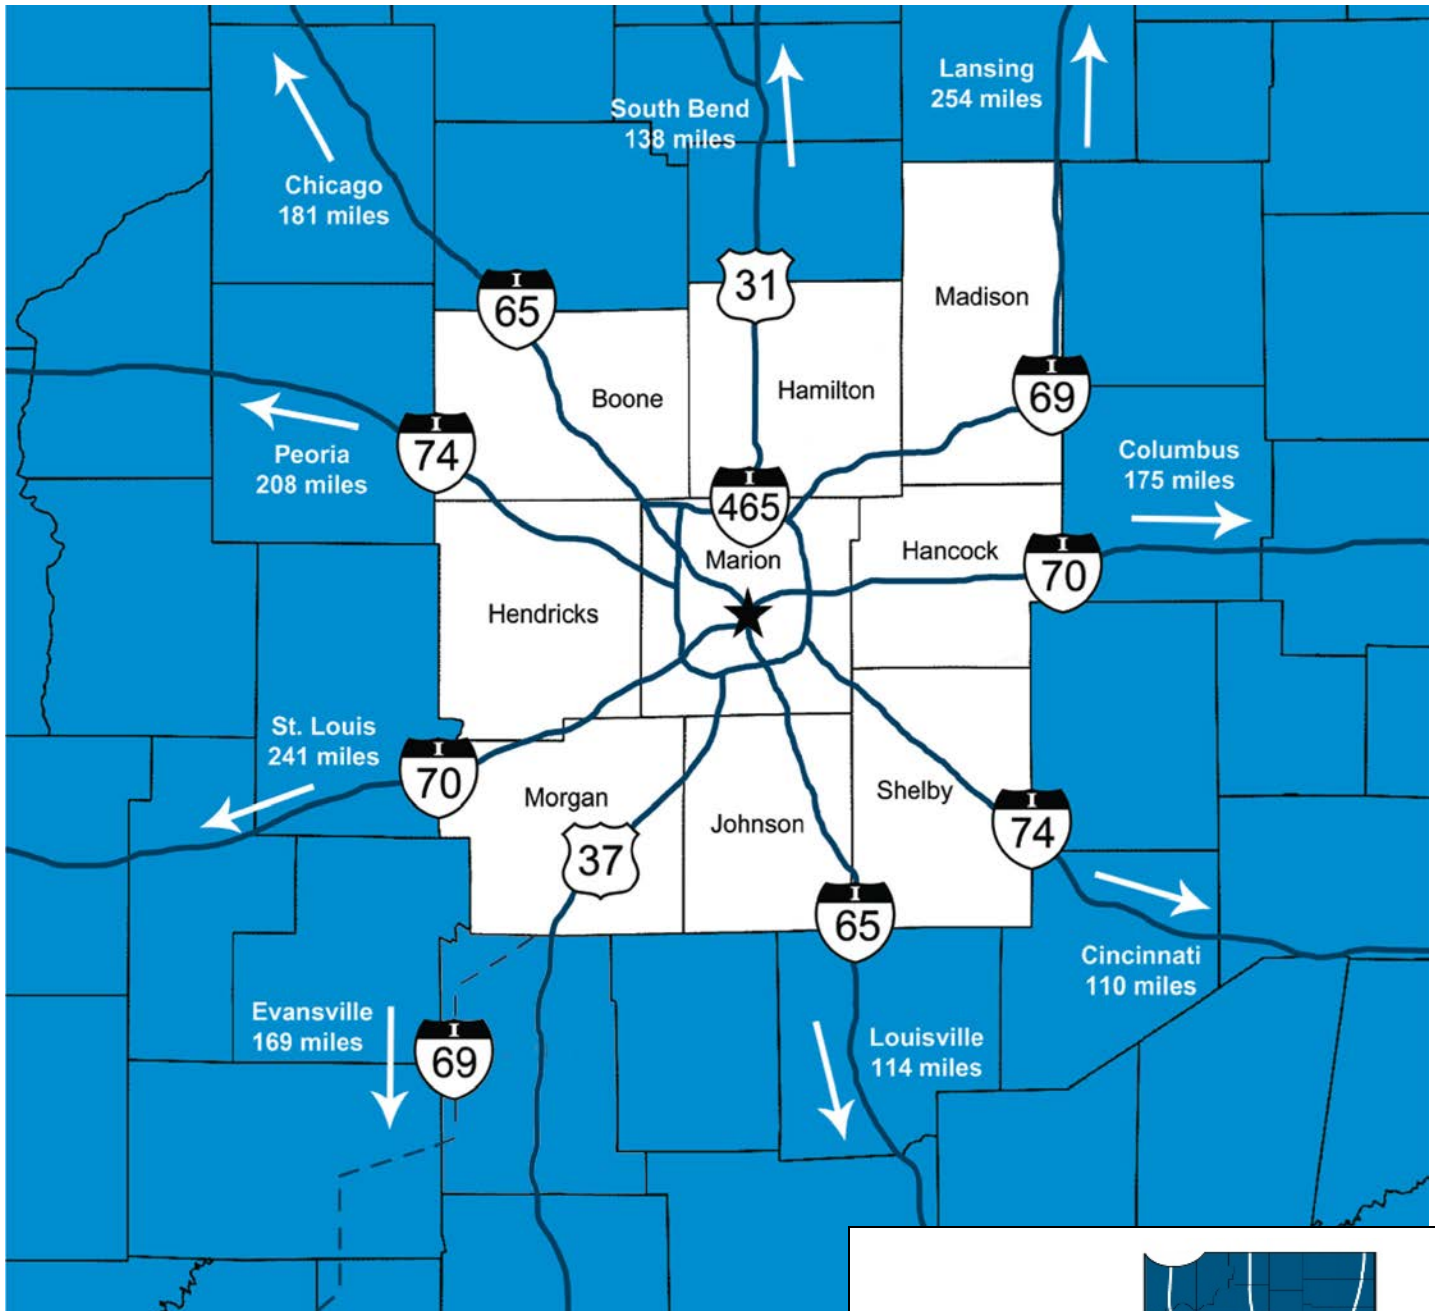

Major Highways

Indy Partnership

317-236-6262 or Toll Free 1-877-236-4332

E-mail: info@indypartnership.com

Website: www.indypartnership.com

The 9-county Indianapolis Region includes Boone, Hamilton, Hancock, Hendricks, Johnson, Madison, Marion, Morgan and Shelby counties.