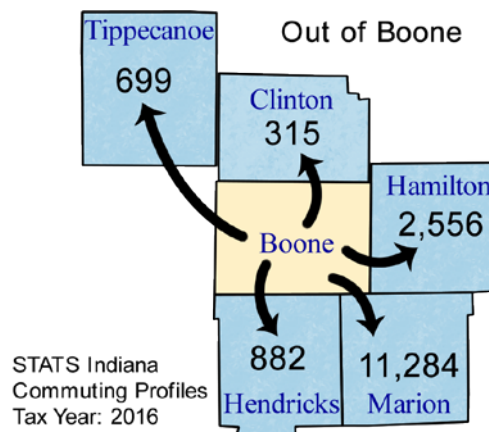

Out of Boone

Source: STATS Indiana, 2018