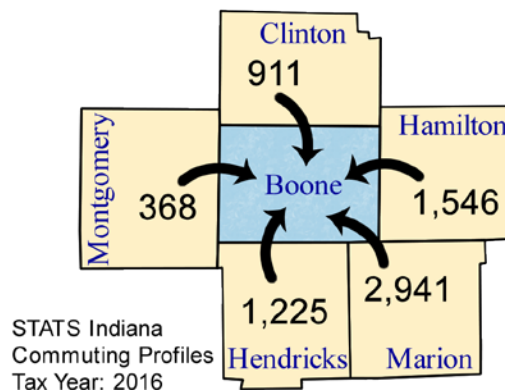

# Commuting Patterns

Workers	
Number of people who live in Boone County and work (implied resident labor force)	44,202
Number of people who live AND work in Boone County	27,119
Total number of people who work in Boone County (implied work force)	35,996
Commuters	
Number of people who live in Boone County but work outside the county	17,083
Number of people who live in another county (or state) but work in Boone County	8,877

### Top five counties sending workers INTO Boone County:

County Sending Workers	Workers
Marion County	2,941
Hamilton County	1,546
Hendricks County	1,225
Clinton County	911
Montgomery County	368
Total of above	6,991
19.4% of Boone County workforce	

### Into Boone

### Top 5 counties receiving workers FROM Boone County:

County Receiving Workers	Workers
Marion County	11,284
Hamilton County	2,556
Hendricks County	882
Tippecanoe County	699
Out of State	315
Total of above	15,736
35.6% of Boone County labor force	