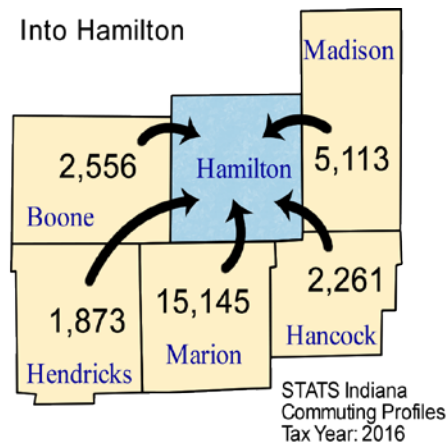

Commuting Patterns

Workers	
Number of people who live in Hamilton County and work (implied resident labor force)	213,223
Number of people who live AND work in Hamilton County	145,151
Total number of people who work in Hamilton County (implied work force)	179,307
Commuters	
Number of people who live in Hamilton County but work outside the county	68,072
Number of people who live in another county (or state) but work in Hamilton County	34,156

Top five counties sending workers INTO Hamilton County:

County Sending Workers	Workers
Marion County	15,145
Madison County	5,113
Boone County	2,556
Hancock County	2,261
Hendricks County	1,873
Total of above	26,049
15.0% of Hamilton County workforce	

Top 5 counties receiving workers FROM Hamilton County:

County Receiving Workers	Workers
Marion County	54,836
Madison County	1,811
Out of State	1,650
Boone County	1,546
Howard County	1,275
Total of above	61,118
28.7% of Hamilton County labor force	

Source: STATS Indiana, 2018

The 9-county Indianapolis Region includes Boone, Hamilton, Hancock, Hendricks, Johnson, Madison, Marion, Morgan and Shelby counties.

Last updated 7/27/2018

Indy Partnership

E-mail: info@indypartnership.com