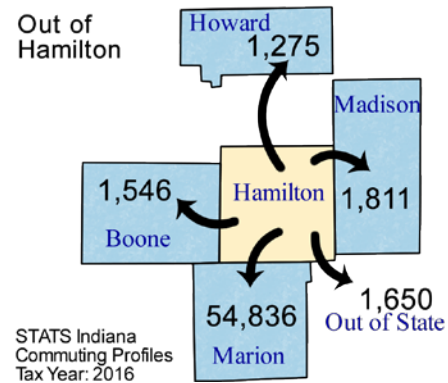

Commuting Patterns

Workers	
Number of people who live in Hamilton County and work (implied resident labor force)	213,223
Number of people who live AND work in Hamilton County	145,151
Total number of people who work in Hamilton County (implied work force)	179,307
Commuters	
Number of people who live in Hamilton County but work outside the county	68,072
Number of people who live in another county (or state) but work in Hamilton County	34,156

Top five counties sending workers INTO Hamilton County:

County Sending Workers	Workers
Marion County	15,145
Madison County	5,113
Boone County	2,556
Hancock County	2,261
Hendricks County	1,873
Total of above	26,049
15.0% of Hamilton County workforce	

Top 5 counties receiving workers FROM Hamilton County:

County Receiving Workers	Workers
Marion County	54,836
Madison County	1,811
Out of State	1,650
Boone County	1,546
Howard County	1,275
Total of above	61,118
28.7% of Hamilton County labor force	

Source: STATS Indiana, 2018

The 9-county Indianapolis Region includes Boone, Hamilton, Hancock, Hendricks, Johnson, Madison, Marion, Morgan and Shelby counties.

Last updated 7/27/2018

Indy Partnership

E-mail: info@indypartnership.com