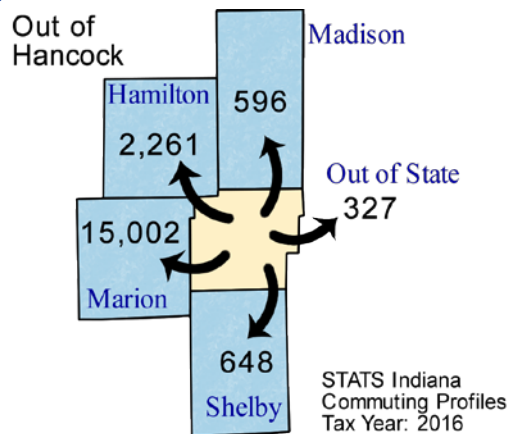

# Commuting Patterns

Workers	
Number of people who live in Hancock County and work (implied resident labor force)	50,528
Number of people who live AND work in Hancock County	29,803
Total number of people who work in Hancock County (implied work force)	37,039
Commuters	
Number of people who live in Hancock County but work outside the county	20,725
Number of people who live in another county (or state) but work in Hancock County	7,236

### Top five counties sending workers INTO Hancock County:

County Sending Workers	Workers
Marion County	2,097
Henry County	1,279
Hamilton County	930
Madison County	887
Shelby County	654
Total of above	5,847
15.8% of Hancock County workforce	

### Top 5 counties receiving workers FROM Hancock County:

County Receiving Workers	Workers
Marion County	15,002
Hamilton County	2,261
Shelby County	648
Madison County	596
Out of State	327
Total of above	18,834
37.3% of Hancock County labor force	