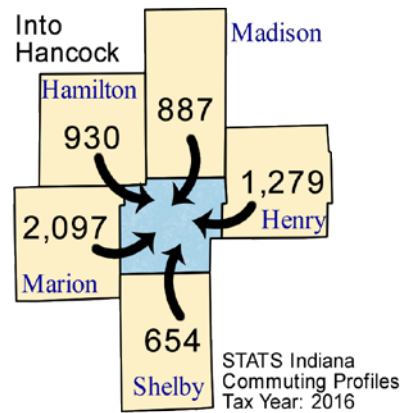

# Commuting Patterns

Workers	
Number of people who live in Hancock County and work (implied resident labor force)	50,528
Number of people who live AND work in Hancock County	29,803
Total number of people who work in Hancock County (implied work force)	37,039
Commuters	
Number of people who live in Hancock County but work outside the county	20,725
Number of people who live in another county (or state) but work in Hancock County	7,236

### Top five counties sending workers INTO Hancock County:

County Sending Workers	Workers
Marion County	2,097
Henry County	1,279
Hamilton County	930
Madison County	887
Shelby County	654
Total of above	5,847
15.8% of Hancock County workforce	

### Top 5 counties receiving workers FROM Hancock County:

County Receiving Workers	Workers
Marion County	15,002
Hamilton County	2,261
Shelby County	648
Madison County	596
Out of State	327
Total of above	18,834
37.3% of Hancock County labor force	