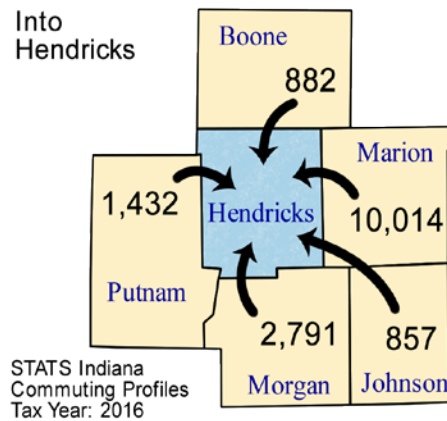

Commuting Patterns

Workers	
Number of people who live in Hendricks County and work (implied resident labor force)	105,516
Number of people who live AND work in Hendricks County	64,387
Total number of people who work in Hendricks County (implied work force)	82,900
Commuters	
Number of people who live in Hendricks County but work outside the county	41,129
Number of people who live in another county (or state) but work in Hendricks County	18,513

Top five counties sending workers INTO Hendricks County:

County Sending Workers	Workers
Marion County	10,014
Morgan County	2,791
Putnam County	1,432
Boone County	882
Johnson County	857
Total of above	15,976
19.3% of Hendricks County workforce	

Top 5 counties receiving workers FROM Hendricks County:

County Receiving Workers	Workers
Marion County	33,250
Hamilton County	1,873
Boone County	1,225
Morgan County	772
Out of State	768
Total of above	37,888
35.9% of Hendricks County labor force	