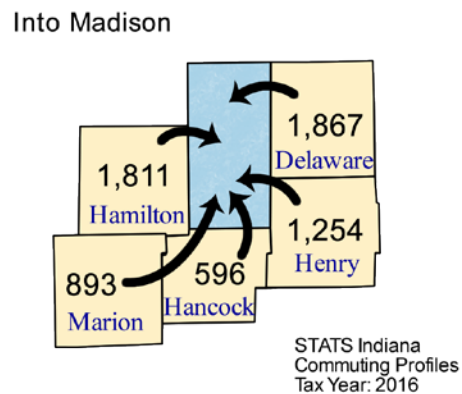

Commuting Patterns

Workers	
Number of people who live in Madison County and work (implied resident labor force)	78,569
Number of people who live AND work in Madison County	61,195
Total number of people who work in Madison County (implied work force)	69,552
Commuters	
Number of people who live in Madison County but work outside the county	17,374
Number of people who live in another county (or state) but work in Madison County	8,357

Top five counties sending workers INTO Madison County:

County Sending Workers	Workers
Hamilton County	1,867
Delaware County	1,811
Henry County	1,254
Marion County	893
Hancock County	596
Total of above	6,421
9.2% of Madison County workforce	

Top 5 counties receiving workers FROM Madison County:

County Receiving Workers	Workers
Marion County	5,720
Hamilton County	5,113
Delaware County	2,200
Hancock County	887
Grant County	722
Total of above	14,642
18.6% of Madison County labor force	