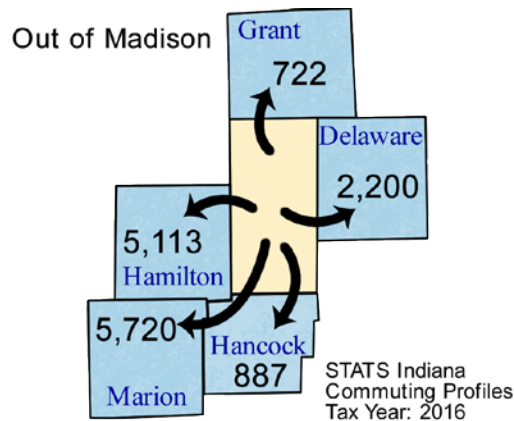

Commuting Patterns

Workers	
Number of people who live in Madison County and work (implied resident labor force)	78,569
Number of people who live AND work in Madison County	61,195
Total number of people who work in Madison County (implied work force)	69,552
Commuters	
Number of people who live in Madison County but work outside the county	17,374
Number of people who live in another county (or state) but work in Madison County	8,357

Top five counties sending workers INTO Madison County:

County Sending Workers	Workers
Hamilton County	1,867
Delaware County	1,811
Henry County	1,254
Marion County	893
Hancock County	596
Total of above	6,421
9.2% of Madison County workforce	

Top 5 counties receiving workers FROM Madison County:

County Receiving Workers	Workers
Marion County	5,720
Hamilton County	5,113
Delaware County	2,200
Hancock County	887
Grant County	722
Total of above	14,642
18.6% of Madison County labor force	