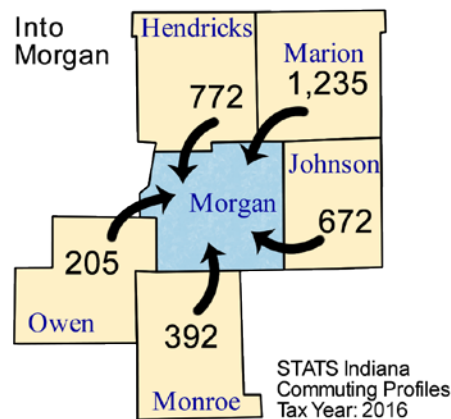

Commuting Patterns

Workers	
Number of people who live in Morgan County and work (implied resident labor force)	46,856
Number of people who live AND work in Morgan County	28,422
Total number of people who work in Morgan County (implied work force)	32,479
Commuters	
Number of people who live in Morgan County but work outside the county	17,434
Number of people who live in another county (or state) but work in Morgan County	4,057

Top five counties sending workers INTO Morgan County:

County Sending Workers	Workers
Marion County	1,235
Hendricks County	772
Johnson County	672
Monroe County	392
Owen County	205
Total of above	3,276
10.1% of Morgan County workforce	

Top 5 counties receiving workers FROM Morgan County:

County Receiving Workers	Workers
Marion County	10,552
Hendricks County	2,791
Johnson County	1,401
Monroe County	1,107
Out of State	277
Total of above	16,128
35.2% of Morgan County labor force	