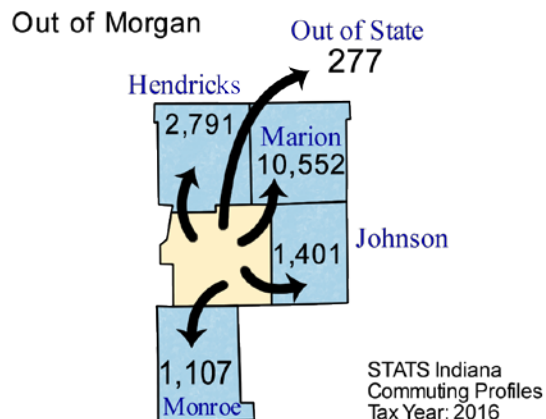

Commuting Patterns

Workers	
Number of people who live in Morgan County and work (implied resident labor force)	46,856
Number of people who live AND work in Morgan County	28,422
Total number of people who work in Morgan County (implied work force)	32,479
Commuters	
Number of people who live in Morgan County but work outside the county	17,434
Number of people who live in another county (or state) but work in Morgan County	4,057

Top five counties sending workers INTO Morgan County:

County Sending Workers	Workers
Marion County	1,235
Hendricks County	772
Johnson County	672
Monroe County	392
Owen County	205
Total of above	3,276
10.1% of Morgan County workforce	

Top 5 counties receiving workers FROM Morgan County:

County Receiving Workers	Workers
Marion County	10,552
Hendricks County	2,791
Johnson County	1,401
Monroe County	1,107
Out of State	277
Total of above	16,128
35.2% of Morgan County labor force	