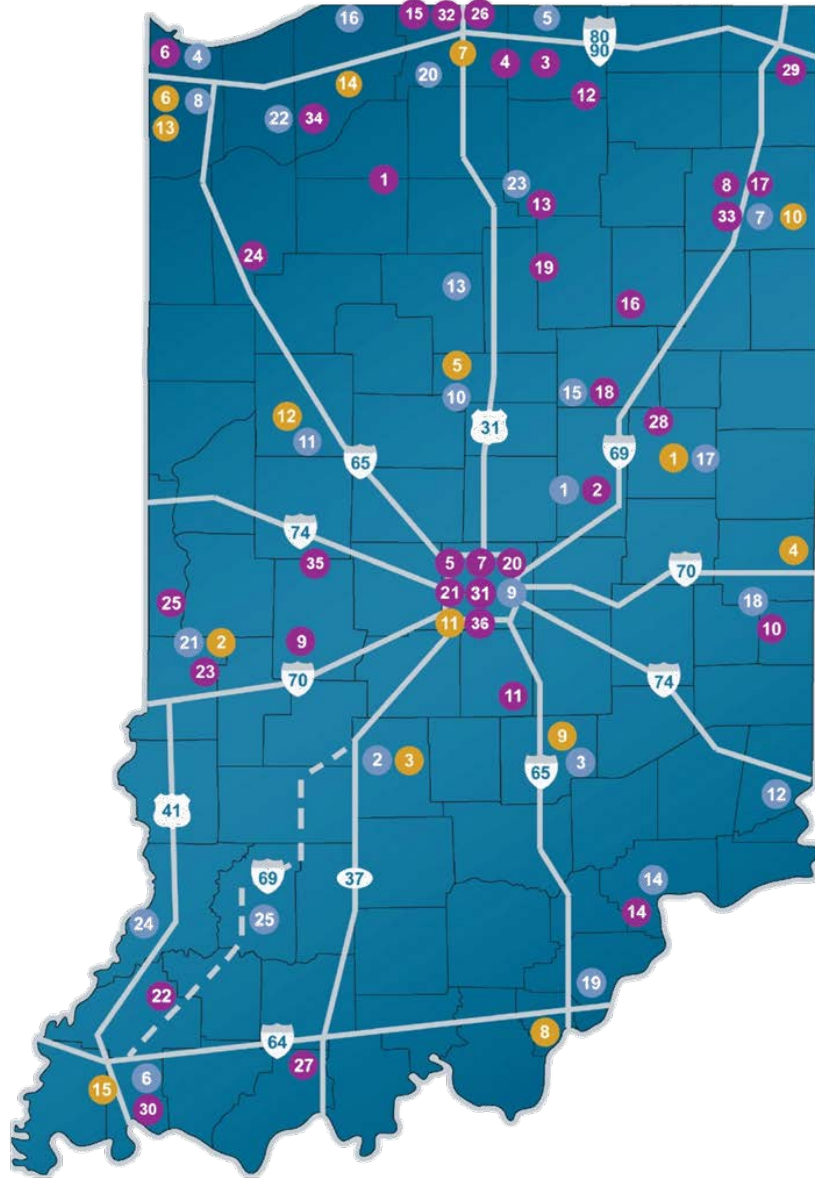

4 Year

1. Ball State University
2. Indiana State University
3. Indiana University
4. Indiana University East
5. Indiana University Kokomo
6. Indiana University Northwest
7. Indiana University South Bend
8. Indiana University Southeast
9. IUPUI Columbus
10. Purdue University Fort Wayne
11. IUPUI Indianapolis
12. Purdue University
13. Purdue University Calumet
14. Purdue University North Central
15. University of Southern Indiana

2 Year

1. Ivy Tech Anderson
2. Ivy Tech Bloomington
3. Ivy Tech Columbus
4. Ivy Tech E. Chicago
5. Ivy Tech Elkhart
6. Ivy Tech Evansville
7. Ivy Tech Fort Wayne
8. Ivy Tech Gary
9. Ivy Tech Indianapolis
10. Ivy Tech Kokomo
11. Ivy Tech Lafayette
12. Ivy Tech Lawrenceburg
13. Ivy Tech Logansport
14. Ivy Tech Madison
15. Ivy Tech Marion
16. Ivy Tech Michigan City
17. Ivy Tech Muncie
18. Ivy Tech Richmond
19. Ivy Tech Sellersburg
20. Ivy Tech South Bend
21. Ivy Tech Terre Haute
22. Ivy Tech Valparaiso
23. Ivy Tech Warsaw
24. Vincennes University
25. Vincennes University Jasper

The 9-county Indianapolis Region includes Boone, Hamilton, Hancock, Hendricks, Johnson, Madison, Marion, Morgan and Shelby counties.

Last updated 8/23/2018

Indy Partnership

E-mail: info@indypartnership.com