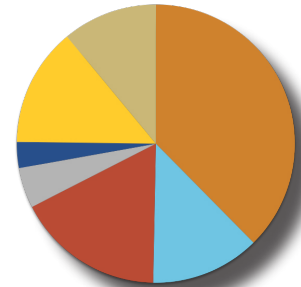

2016 HOUSEHOLDS

- 39,160 Family Households
- 12,807 Married with Children
- 17,891 Married without Children
- 5,026 Single Parents
- 3,436 Other
- 14,553 Non-Family Households
- 11,952 Living Alone

Average Household Size - 2.7

COMMUTING PATTERNS

65,600
PEOPLE WHO LIVE AND WORK IN JOHNSON COUNTY

35,607
PEOPLE WHO LIVE IN JOHNSON COUNTY BUT ARE COMMUTERS

13,299
PEOPLE WHO LIVE IN ANOTHER COUNTY BUT WORK IN JOHNSON COUNTY

REGIONAL WORKFORCE

1,016,658
WORKFORCE IN THE INDY REGION

CENTRAL LOCATION

39 MINUTES AWAY FROM THE INDIANAPOLIS INTERNATIONAL AIRPORT

LOCATED WITHIN A ONE-DAY DRIVE OF 80% OF THE U.S. POPULATION

PROXIMITY TO TALENT

46 minutes
to Butler University

41 minutes
to IUPUI

43 minutes
to Ivy Tech

1 hour 41 minutes
to Purdue University

1 hour 35 minutes
to Ball State University

46 minutes
to IU Bloomington

Data was obtained from the following sources: Bureau of Labor Statistics, U.S. Census Bureau, STATS Indiana, Reference USA

CONTACT JOHNSON COUNTY

DANA MONSON
Interim President and CEO,
Johnson County Development Corporation
dmonson@jcdc.org
317.736.4300

www.jcdc.org

JOHNSON COUNTY
DEVELOPMENT CORP