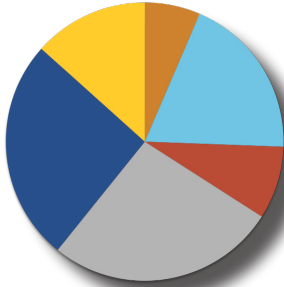

2016 AGE DEMOGRAPHICS

- 9,782 Preschool (0-4)
- 28,092 School Age (5-17)
- 13,139 College Age (18-24)
- 40,433 Young Adult (25-44)
- 38,687 Older Adult (45-64)
- 21,849 Seniors (65+)

Median Age - 37.3

2016 EDUCATIONAL ATTAINMENT