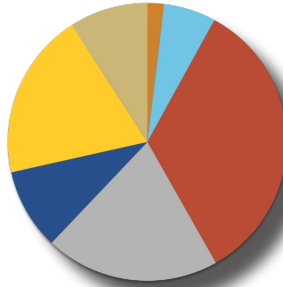

2016 AGE DEMOGRAPHICS

- 9,782 Preschool (0-4)
- 28,092 School Age (5-17)
- 13,139 College Age (18-24)
- 40,433 Young Adult (25-44)
- 38,687 Older Adult (45-64)
- 21,849 Seniors (65+)

Median Age - 37.3

2016 EDUCATIONAL ATTAINMENT