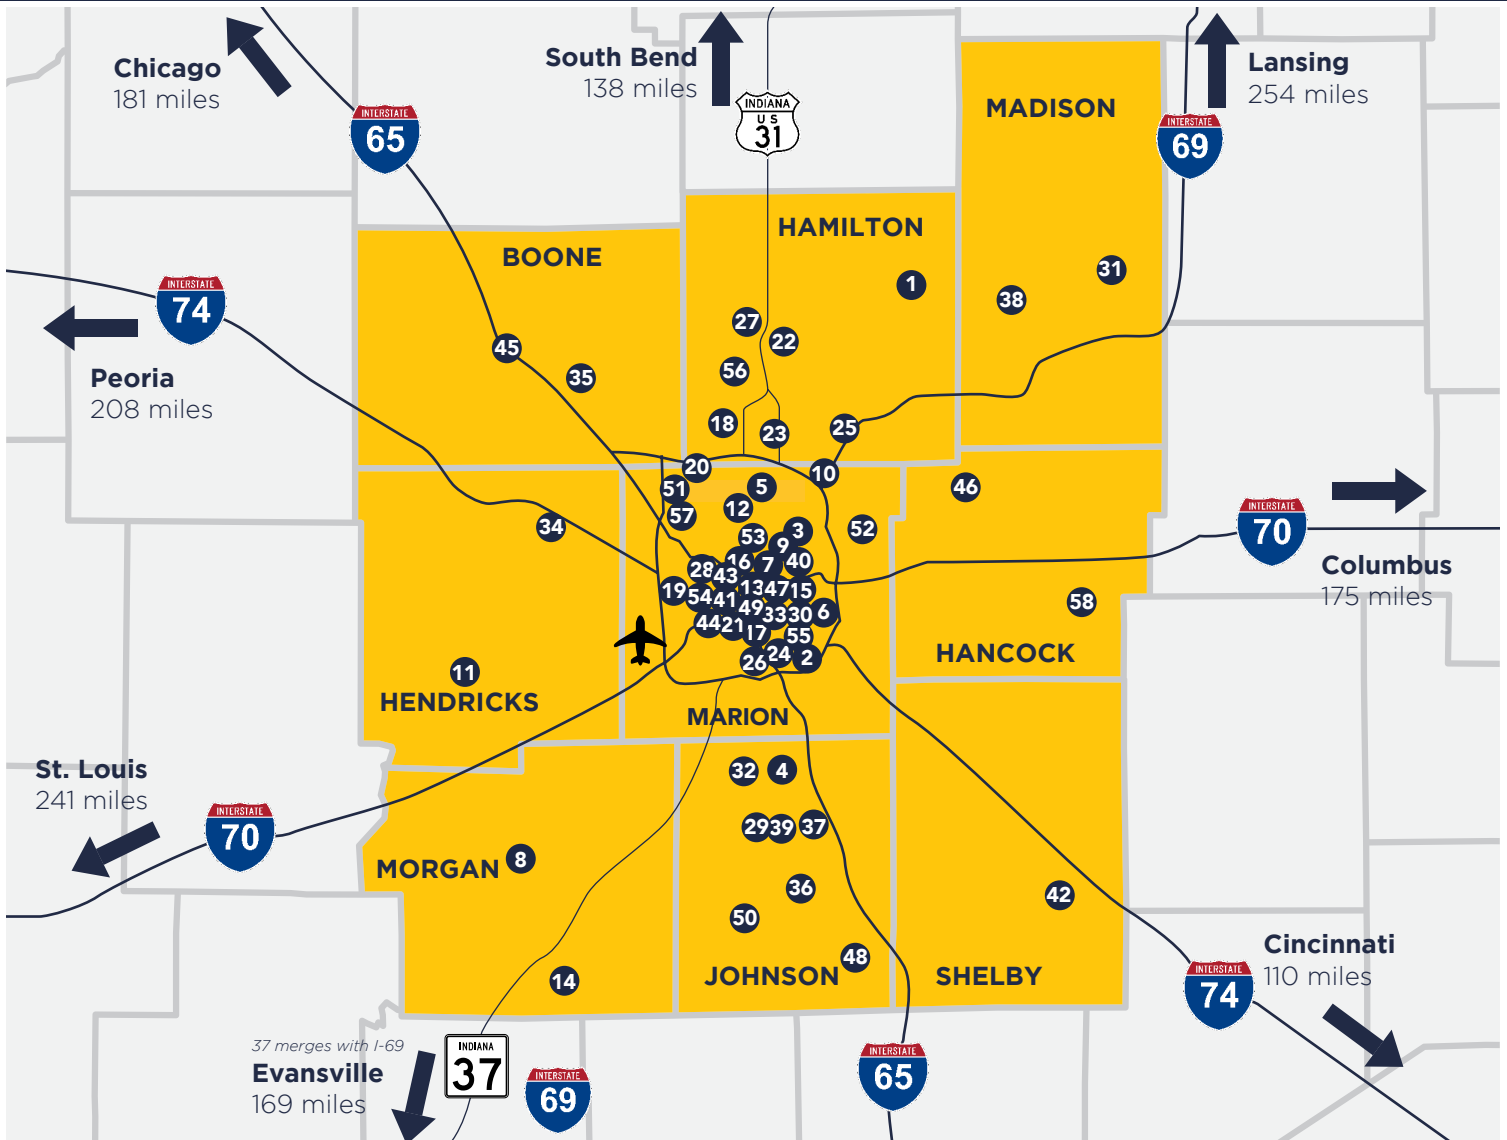

# INDIANAPOLIS REGION BREWERIES

- |                                |                                   |                                    |
|--------------------------------|-----------------------------------|------------------------------------|
| 1 Barley Island Brewing        | 21 Ellison Brewing Company        | 41 RAM Brewery                     |
| 2 Beech Bank Brewing           | 22 Field Brewing                  | 42 Riverfront Taproom              |
| 3 Bier Brewery*                | 23 Flix Brewhouse                 | 43 Rock Bottom Brewery             |
| 4 BJ's Restaurant & Brewhouse* | 24 Fountain Square Brewery        | 44 Round Town Brewing              |
| 5 Big Lug Canteen              | 25 Four Day Ray Brewing           | 45 Rusted Silo Southern BBQ & Brew |
| 6 Black Acre Brewing Company   | 26 Garfield Brewery               | 46 Scarlet Lane Brewing*           |
| 7 Black Circle Brewing         | 27 Grand Junction Brewing Company | 47 St. Joseph's Brewery            |
| 8 Block Dog Brewing Company    | 28 Guggman Haus Brewing           | 48 Shale Creek Brewing Company     |
| 9 Blind Owl Brewery            | 29 Hoosier Brewing                | 49 Sun King Brewing*               |
| 10 Books & Brews*              | 30 Indiana City Brewing           | 50 Taxman Brewing*                 |
| 11 Brew Link Brewing           | 31 Kettle Top Brewhouse           | 51 Traders Brewing Company         |
| 12 Broad Ripple Brewpub        | 32 MashCraft Brewing*             | 52 Triton Brewing                  |
| 13 Cannon Ball Brewing         | 33 Metazoa Brewing Company        | 53 Twenty Tap                      |
| 14 Cedar Creek Winery & Brew   | 34 Mind Over Mash Brewing         | 54 TwoDEEP Brewing                 |
| 15 Centerpoint Brewing         | 35 Moontown Brewing               | 55 Upland Brewing*                 |
| 16 Central State Brewing       | 36 Nailers Brewing Company        | 56 Urban Vines Winery & Brewery    |
| 17 Chilly Water Brewing        | 37 Oaken Barrel Brewing Company   | 57 Wabash Brewing Company          |
| 18 Danny Boy Beer Works        | 38 Pax Verum Brewing Company      | 58 Wooden Bear Brewing             |
| 19 Daredevil Brewing           | 39 Planetary Brewing              |                                    |
| 20 Deviate Brewing             | 40 Rad Brewing Company            |                                    |