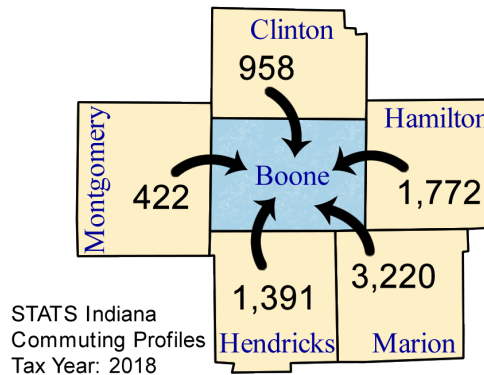

# Commuting Patterns

Workers	
Number of people who live in Boone County and work (implied resident labor force)	46,177
Number of people who live AND work in Boone County	28,564
Total number of people who work in Boone County (implied work force)	38,374
Commuters	
Number of people who live in Boone County but work outside the county	17,613
Number of people who live in another county (or state) but work in Boone County	9,810

**Top five counties sending workers INTO Boone County:**

County Sending Workers	Workers
Marion County	3,220
Hamilton County	1,772
Hendricks County	1,391
Clinton County	958
Montgomery County	422
Total of above	7,763
20.2% of Boone County workforce	

Into Boone

**Top 5 counties receiving workers FROM Boone County:**

County Receiving Workers	Workers
Marion County	11,419
Hamilton County	2,645
Hendricks County	961
Tippecanoe County	738
Out of State	372
Total of above	16,135
34.9% of Boone County labor force	