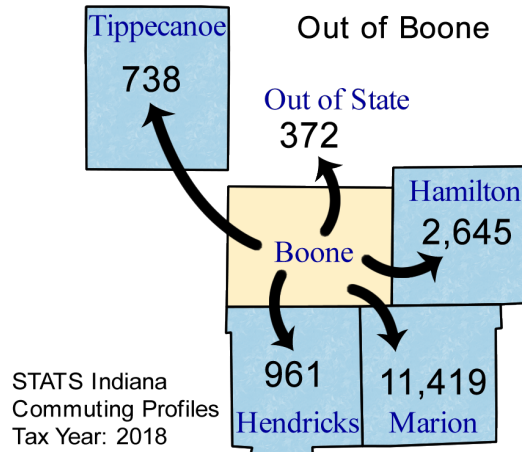

Out of Boone

Source: STATS Indiana, 2018 data