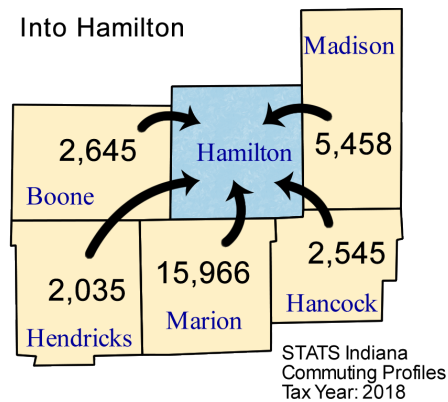

# Commuting Patterns

Workers	
Number of people who live in Hamilton County and work (implied resident labor force)	227,271
Number of people who live AND work in Hamilton County	156,851
Total number of people who work in Hamilton County (implied work force)	193,268
Commuters	
Number of people who live in Hamilton County but work outside the county	70,420
Number of people who live in another county (or state) but work in Hamilton County	36,417

**Top five counties sending workers INTO Hamilton County:**

County Sending Workers	Workers
Marion County	15,966
Madison County	5,458
Boone County	2,645
Hancock County	2,545
Hendricks County	2,035
Total of above	28,649
14.8% of Hamilton County workforce	

**Top 5 counties receiving workers FROM Hamilton County:**

County Receiving Workers	Workers
Marion County	55,762
Out of State	2,064
Madison County	1,880
Boone County	1,772
Howard County	1,283
Total of above	62,761
27.6% of Hamilton County labor force	