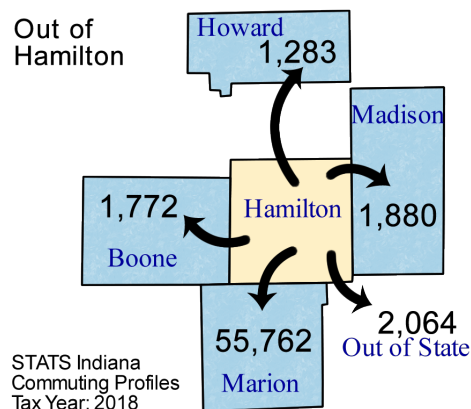

# Commuting Patterns

Workers	
Number of people who live in Hamilton County and work (implied resident labor force)	227,271
Number of people who live AND work in Hamilton County	156,851
Total number of people who work in Hamilton County (implied work force)	193,268
Commuters	
Number of people who live in Hamilton County but work outside the county	70,420
Number of people who live in another county (or state) but work in Hamilton County	36,417

**Top five counties sending workers INTO Hamilton County:**

County Sending Workers	Workers
Marion County	15,966
Madison County	5,458
Boone County	2,645
Hancock County	2,545
Hendricks County	2,035
Total of above	28,649
14.8% of Hamilton County workforce	

**Top 5 counties receiving workers FROM Hamilton County:**

County Receiving Workers	Workers
Marion County	55,762
Out of State	2,064
Madison County	1,880
Boone County	1,772
Howard County	1,283
Total of above	62,761
27.6% of Hamilton County labor force	