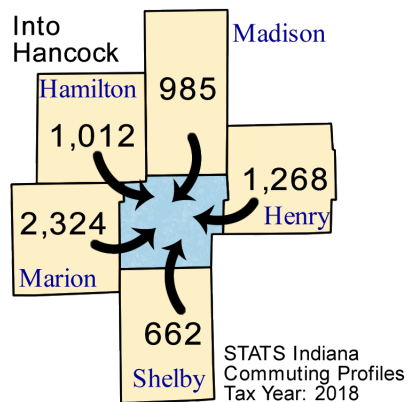

# Commuting Patterns

Workers	
Number of people who live in Hancock County and work (implied resident labor force)	53,016
Number of people who live AND work in Hancock County	31,393
Total number of people who work in Hancock County (implied work force)	39,139
Commuters	
Number of people who live in Hancock County but work outside the county	21,623
Number of people who live in another county (or state) but work in Hancock County	7,746

**Top five counties sending workers INTO Hancock County:**

County Sending Workers	Workers
Marion County	2,324
Henry County	1,268
Hamilton County	1,012
Madison County	985
Shelby County	662
Total of above	6,251
16.0% of Hancock County workforce	

**Top 5 counties receiving workers FROM Hancock County:**

County Receiving Workers	Workers
Marion County	15,327
Hamilton County	2,545
Shelby County	672
Madison County	638
Out of State	382
Total of above	19,564
36.9% of Hancock County labor force	