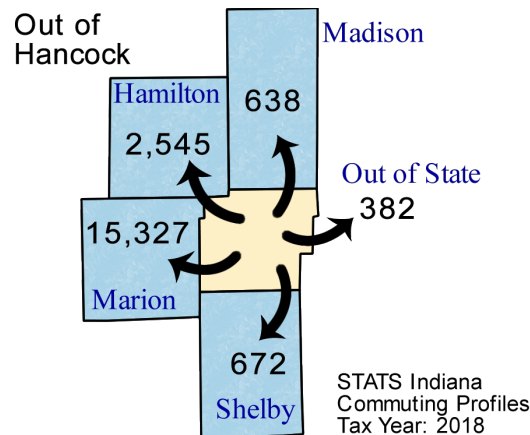

# Commuting Patterns

Workers	
Number of people who live in Hancock County and work (implied resident labor force)	53,016
Number of people who live AND work in Hancock County	31,393
Total number of people who work in Hancock County (implied work force)	39,139
Commuters	
Number of people who live in Hancock County but work outside the county	21,623
Number of people who live in another county (or state) but work in Hancock County	7,746

**Top five counties sending workers INTO Hancock County:**

County Sending Workers	Workers
Marion County	2,324
Henry County	1,268
Hamilton County	1,012
Madison County	985
Shelby County	662
Total of above	6,251
16.0% of Hancock County workforce	

**Top 5 counties receiving workers FROM Hancock County:**

County Receiving Workers	Workers
Marion County	15,327
Hamilton County	2,545
Shelby County	672
Madison County	638
Out of State	382
Total of above	19,564
36.9% of Hancock County labor force	