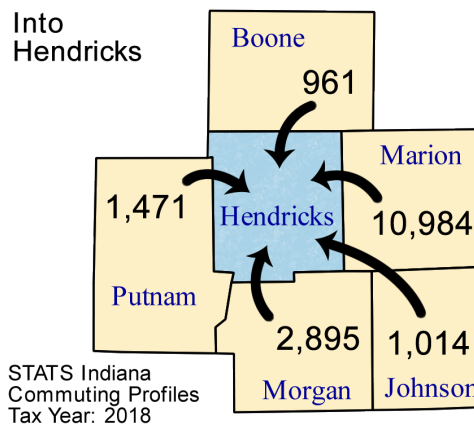

Commuting Patterns

Workers	
Number of people who live in Hendricks County and work (implied resident labor force)	112,033
Number of people who live AND work in Hendricks County	70,047
Total number of people who work in Hendricks County (implied work force)	90,183
Commuters	
Number of people who live in Hendricks County but work outside the county	41,986
Number of people who live in another county (or state) but work in Hendricks County	20,136

Top five counties sending workers INTO Hendricks County:

County Sending Workers	Workers
Marion County	10,984
Morgan County	2,895
Putnam County	1,471
Johnson County	1,014
Boone County	961
Total of above	17,325
19.2% of Hendricks County workforce	

Top 5 counties receiving workers FROM Hendricks County:

County Receiving Workers	Workers
Marion County	33,521
Hamilton County	2,035
Boone County	1,391
Out of State	939
Morgan County	784
Total of above	38,670
34.5% of Hendricks County labor force	