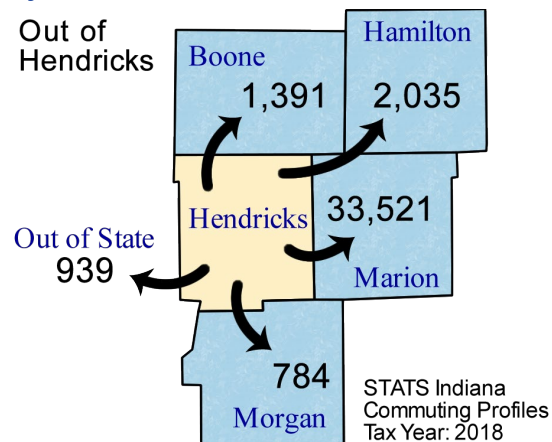

Commuting Patterns

Workers	
Number of people who live in Hendricks County and work (implied resident labor force)	112,033
Number of people who live AND work in Hendricks County	70,047
Total number of people who work in Hendricks County (implied work force)	90,183
Commuters	
Number of people who live in Hendricks County but work outside the county	41,986
Number of people who live in another county (or state) but work in Hendricks County	20,136

Top five counties sending workers INTO Hendricks County:

County Sending Workers	Workers
Marion County	10,984
Morgan County	2,895
Putnam County	1,471
Johnson County	1,014
Boone County	961
Total of above	17,325
19.2% of Hendricks County workforce	

Top 5 counties receiving workers FROM Hendricks County:

County Receiving Workers	Workers
Marion County	33,521
Hamilton County	2,035
Boone County	1,391
Out of State	939
Morgan County	784
Total of above	38,670
34.5% of Hendricks County labor force	