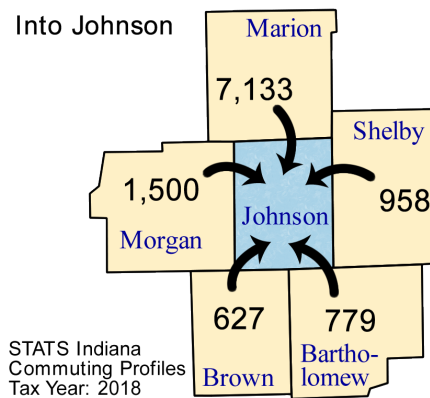

# Commuting Patterns

Workers	
Number of people who live in Johnson County and work (implied resident labor force)	106,219
Number of people who live AND work in Johnson County	69,292
Total number of people who work in Johnson County (implied work force)	82,895
Commuters	
Number of people who live in Johnson County but work outside the county	36,927
Number of people who live in another county (or state) but work in Johnson County	13,603

### Top five counties sending workers INTO Johnson County:

County Sending Workers	Workers
Marion County	7,133
Morgan County	1,500
Shelby County	958
Bartholomew County	779
Brown County	627
Total of above	10,997
13.3% of Johnson County workforce	

### Top 5 counties receiving workers FROM Johnson County:

County Receiving Workers	Workers
Marion County	27,382
Bartholomew County	2,929
Out of State	1,160
Hendricks County	1,014
Hamilton County	924
Total of above	33,409
31.5% of Johnson County labor force	