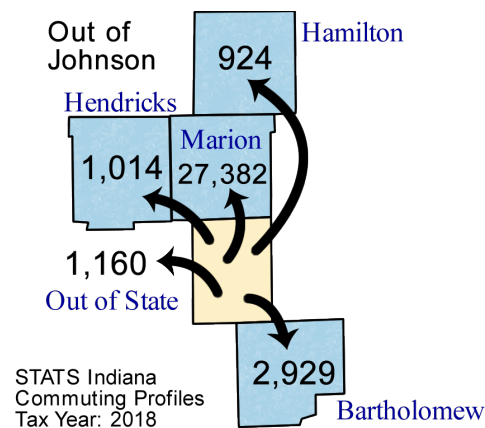

# Commuting Patterns

Workers	
Number of people who live in Johnson County and work (implied resident labor force)	106,219
Number of people who live AND work in Johnson County	69,292
Total number of people who work in Johnson County (implied work force)	82,895
Commuters	
Number of people who live in Johnson County but work outside the county	36,927
Number of people who live in another county (or state) but work in Johnson County	13,603

### Top five counties sending workers INTO Johnson County:

County Sending Workers	Workers
Marion County	7,133
Morgan County	1,500
Shelby County	958
Bartholomew County	779
Brown County	627
Total of above	10,997
13.3% of Johnson County workforce	

### Top 5 counties receiving workers FROM Johnson County:

County Receiving Workers	Workers
Marion County	27,382
Bartholomew County	2,929
Out of State	1,160
Hendricks County	1,014
Hamilton County	924
Total of above	33,409
31.5% of Johnson County labor force	