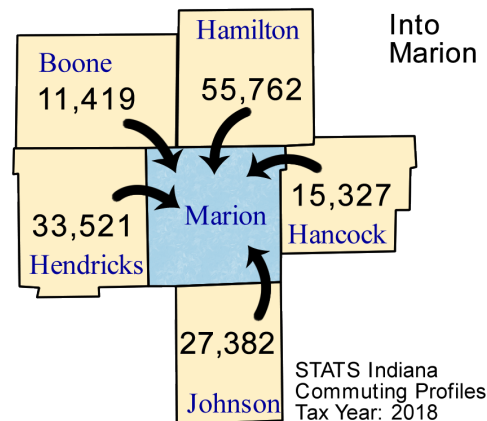

Commuting Patterns

Workers	
Number of people who live in Marion County and work (implied resident labor force)	567,008
Number of people who live AND work in Marion County	512,374
Total number of people who work in Marion County (implied work force)	700,412
Commuters	
Number of people who live in Marion County but work outside the county	54,634
Number of people who live in another county (or state) but work in Marion County	188,038

Top five counties sending workers INTO Marion County:

County Sending	Workers
Hamilton County	55,762
Hendricks County	33,521
Johnson County	27,382
Hancock County	15,327
Boone County	11,419
Total of above	143,411
20.5% of Marion County workforce	

Top 5 counties receiving workers FROM Marion County:

County Receiving Workers	Workers
Hamilton County	15,966
Hendricks County	10,984
Johnson County	7,133
Out of State	3,971
Boone County	3,220
Total of above	41,274
7.3% of Marion County labor force	