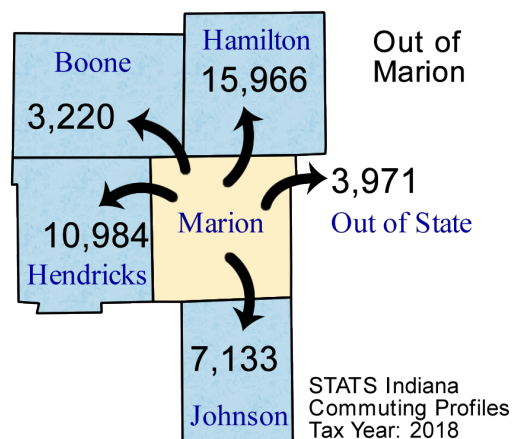

Commuting Patterns

Workers	
Number of people who live in Marion County and work (implied resident labor force)	567,008
Number of people who live AND work in Marion County	512,374
Total number of people who work in Marion County (implied work force)	700,412
Commuters	
Number of people who live in Marion County but work outside the county	54,634
Number of people who live in another county (or state) but work in Marion County	188,038

Top five counties sending workers INTO Marion County:

County Sending	Workers
Hamilton County	55,762
Hendricks County	33,521
Johnson County	27,382
Hancock County	15,327
Boone County	11,419
Total of above	143,411
20.5% of Marion County workforce	

Top 5 counties receiving workers FROM Marion County:

County Receiving Workers	Workers
Hamilton County	15,966
Hendricks County	10,984
Johnson County	7,133
Out of State	3,971
Boone County	3,220
Total of above	41,274
7.3% of Marion County labor force	