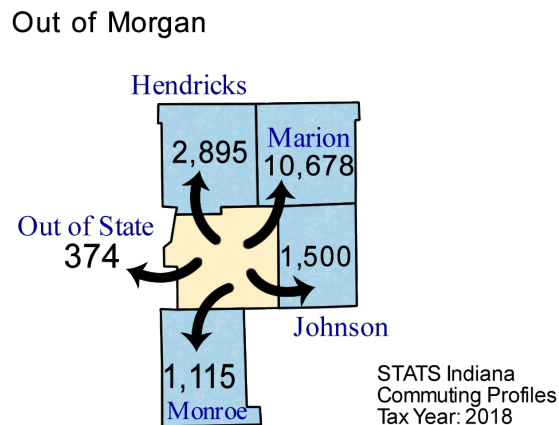

Commuting Patterns

Workers	
Number of people who live in Morgan County and work (implied resident labor force)	46,986
Number of people who live AND work in Morgan County	28,972
Total number of people who work in Morgan County (implied work force)	32,950
Commuters	
Number of people who live in Morgan County but work outside the county	18,014
Number of people who live in another county (or state) but work in Morgan County	3,978

Top five counties sending workers INTO Morgan County:

County Sending Workers	Workers
Marion County	1,222
Hendricks County	784
Johnson County	715
Monroe County	322
Owen County	176
Total of above	3,219
9.8% of Morgan County workforce	

Top 5 counties receiving workers FROM Morgan County:

County Receiving Workers	Workers
Marion County	10,678
Hendricks County	2,895
Johnson County	1,500
Monroe County	1,115
Out of State	374
Total of above	16,481
35.2% of Morgan County labor force	