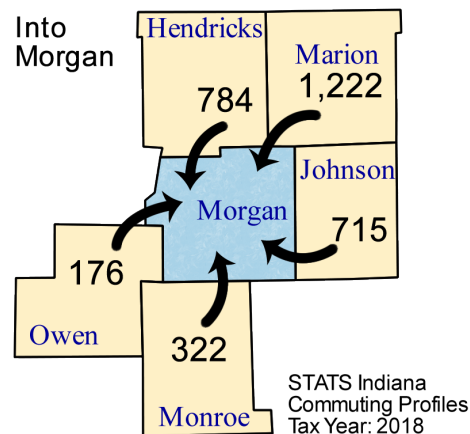

Commuting Patterns

Workers	
Number of people who live in Morgan County and work (implied resident labor force)	46,986
Number of people who live AND work in Morgan County	28,972
Total number of people who work in Morgan County (implied work force)	32,950
Commuters	
Number of people who live in Morgan County but work outside the county	18,014
Number of people who live in another county (or state) but work in Morgan County	3,978

Top five counties sending workers INTO Morgan County:

County Sending Workers	Workers
Marion County	1,222
Hendricks County	784
Johnson County	715
Monroe County	322
Owen County	176
Total of above	3,219
9.8% of Morgan County workforce	

Top 5 counties receiving workers FROM Morgan County:

County Receiving Workers	Workers
Marion County	10,678
Hendricks County	2,895
Johnson County	1,500
Monroe County	1,115
Out of State	374
Total of above	16,481
35.2% of Morgan County labor force	