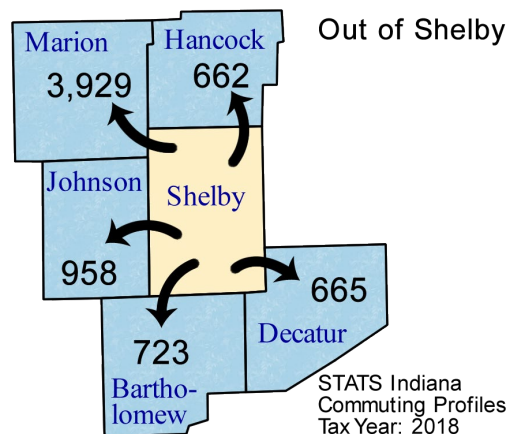

# Commuting Patterns

Workers	
Number of people who live in Shelby County and work (implied resident labor force)	29,507
Number of people who live AND work in Shelby County	21,479
Total number of people who work in Shelby County (implied work force)	26,150
Commuters	
Number of people who live in Shelby County but work outside the county	8,028
Number of people who live in another county (or state) but work in Shelby County	4,671

### Top five counties sending workers INTO Shelby County:

County Sending Workers	Workers
Rush County	909
Marion County	879
Hancock County	672
Johnson County	582
Decatur County	390
Total of above	3,432
13.1% of Shelby County workforce	

### Top 5 counties receiving workers FROM Shelby County:

County Receiving Workers	Workers
Marion County	3,929
Johnson County	958
Bartholomew County	723
Decatur County	665
Hancock County	662
Total of above	6,937
23.5% of Shelby County labor force	