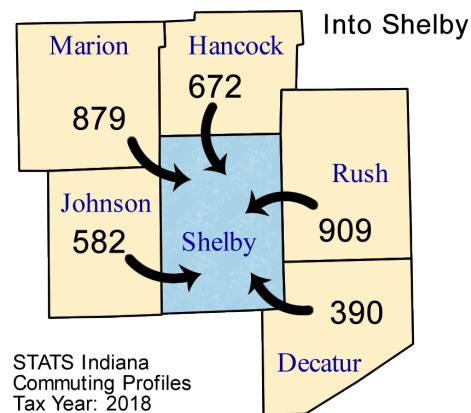

# Commuting Patterns

Workers	
Number of people who live in Shelby County and work (implied resident labor force)	29,507
Number of people who live AND work in Shelby County	21,479
Total number of people who work in Shelby County (implied work force)	26,150
Commuters	
Number of people who live in Shelby County but work outside the county	8,028
Number of people who live in another county (or state) but work in Shelby County	4,671

### Top five counties sending workers INTO Shelby County:

County Sending Workers	Workers
Rush County	909
Marion County	879
Hancock County	672
Johnson County	582
Decatur County	390
Total of above	3,432
13.1% of Shelby County workforce	

### Top 5 counties receiving workers FROM Shelby County:

County Receiving Workers	Workers
Marion County	3,929
Johnson County	958
Bartholomew County	723
Decatur County	665
Hancock County	662
Total of above	6,937
23.5% of Shelby County labor force	